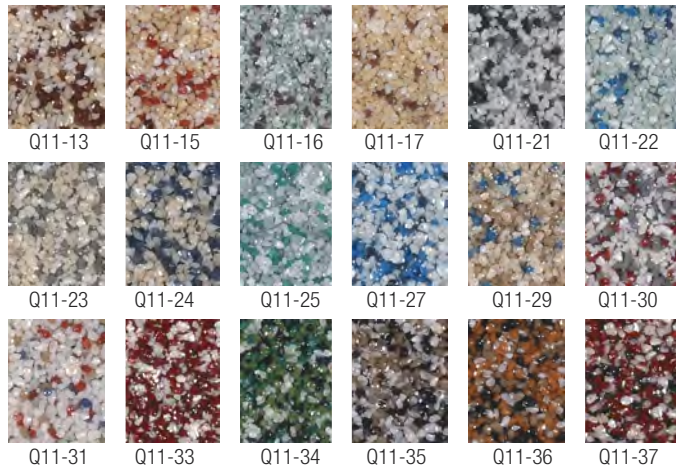

The samples shown are only close approximations and should not be used for specification purposes.
 Contact Dur-A-Flex to obtain actual samples for best color selection.

Standard Colors

**Not available in Shop Floor

Mica-Flake

All mica samples shown contain metallic flakes. Available in macro and micro sizes.

Quartz Blends

Macro Chip Blends

Micro Chip Blends

No one makes it easier to select, specify and install high performance flooring systems than Dur-A-Flex. Every step of the way, you'll experience superior customer service, professionalism and expertise as well as finely tuned processes—all the essentials which contribute to a solid business relationship.