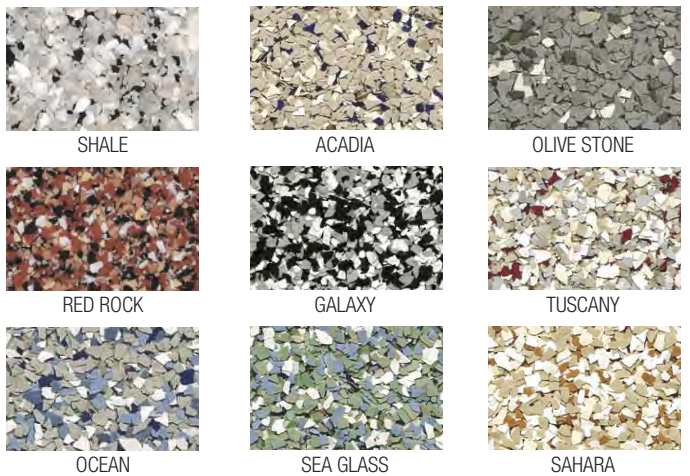

The samples shown are only close approximations and should not be used for specification purposes.
 Contact Dur-A-Flex to obtain actual samples for best color selection.

Standard Colors

**Not available in Shop Floor

Mica-Flake

All mica samples shown contain metallic flakes. Available in macro and micro sizes.

Quartz Blends

Macro Chip Blends

Micro Chip Blends

No one makes it easier to select, specify and install high performance flooring systems than Dur-A-Flex. Every step of the way, you'll experience superior customer service, professionalism and expertise as well as finely tuned processes—all the essentials which contribute to a solid business relationship.