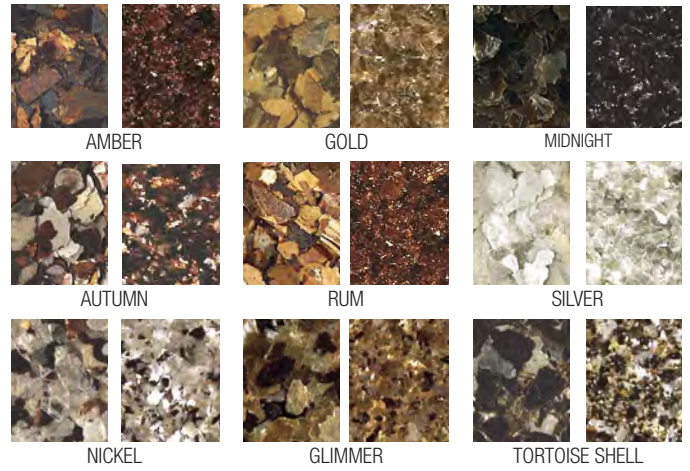

The samples shown are only close approximations and should not be used for specification purposes.
 Contact Dur-A-Flex to obtain actual samples for best color selection.

Standard Colors

**Not available in Shop Floor

Mica-Flake

All mica samples shown contain metallic flakes. Available in macro and micro sizes.

Quartz Blends

Macro Chip Blends

Micro Chip Blends

No one makes it easier to select, specify and install high performance flooring systems than Dur-A-Flex. Every step of the way, you'll experience superior customer service, professionalism and expertise as well as finely tuned processes—all the essentials which contribute to a solid business relationship.