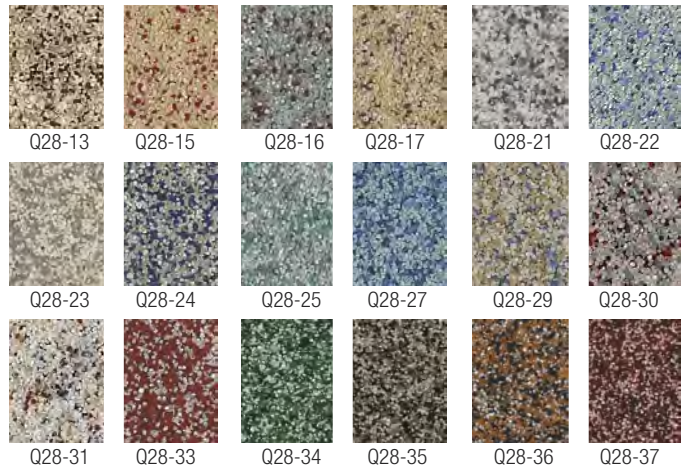

The samples shown are only close approximations and should not be used for specification purposes.
 Contact Dur-A-Flex to obtain actual samples for best color selection.

Standard Colors

**Not available in Shop Floor

Mica-Flake

All mica samples shown contain metallic flakes. Available in macro and micro sizes.

Quartz Blends

Macro Chip Blends

Micro Chip Blends

No one makes it easier to select, specify and install high performance flooring systems than Dur-A-Flex. Every step of the way, you'll experience superior customer service, professionalism and expertise as well as finely tuned processes—all the essentials which contribute to a solid business relationship.